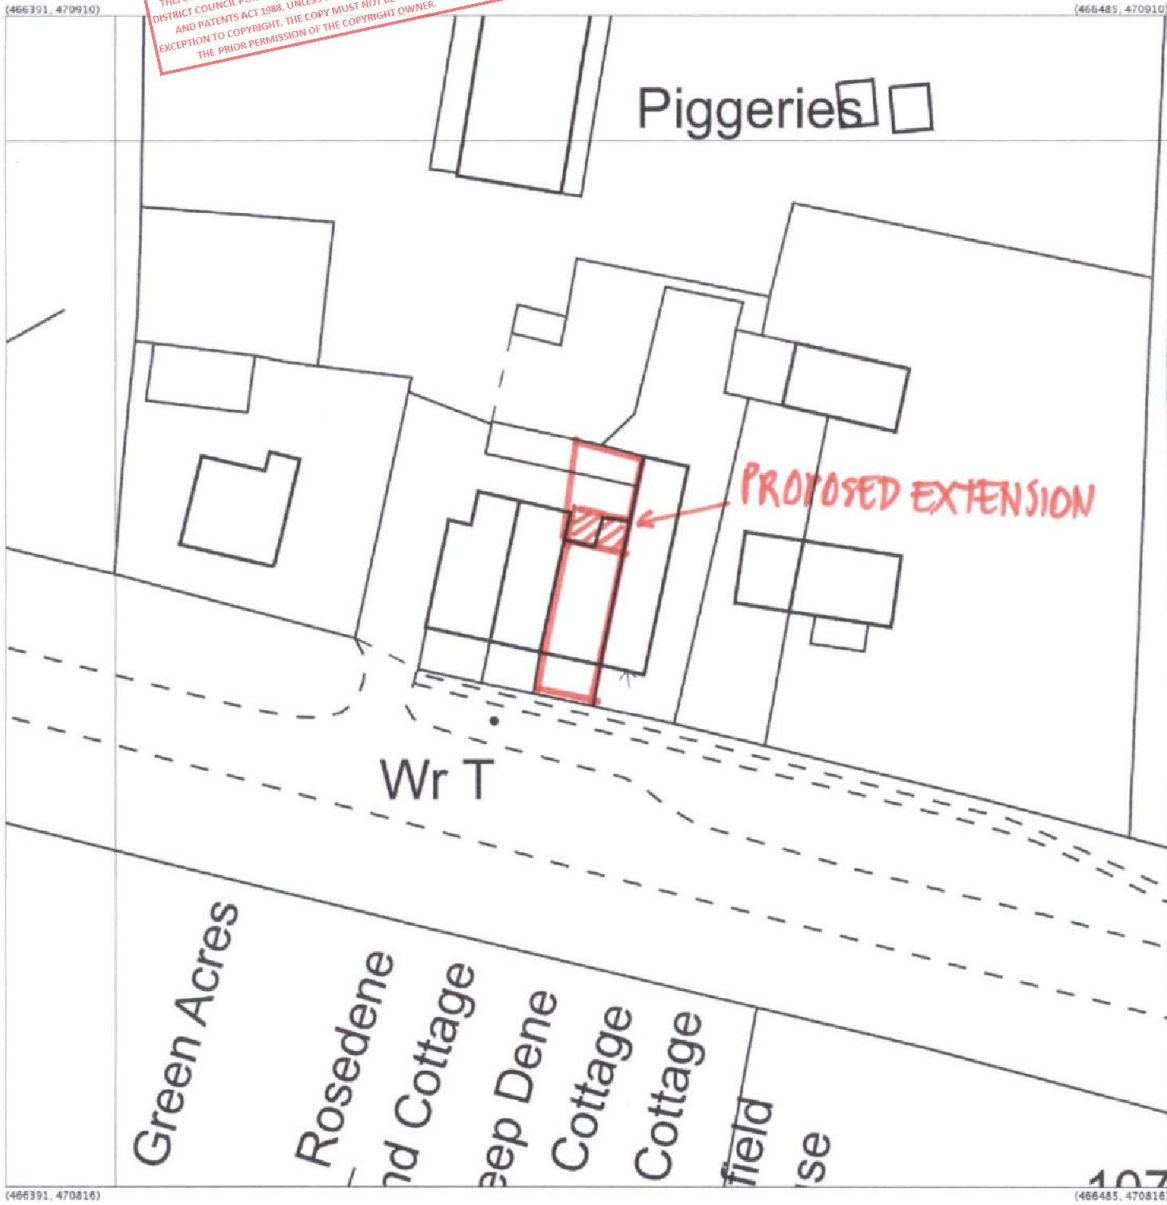

THIS COPY HAS BEEN MADE BY OR WITH THE AUTHORITY OF RYEDALE DISTRICT COUNCIL PURSUANT TO SECTION 47 OF THE COPYRIGHT DESIGNS AND PATENTS ACT 1988, UNLESS THAT ACT PROVIDES A RELEVANT EXCEPTION TO COPYRIGHT. THE COPY MUST NOT BE COPIED WITHOUT THE PRIOR PERMISSION OF THE COPYRIGHT OWNER.

Produced 25 Sep 2015 from the Ordnance Survey MasterMap (Topography) Database and incorporating surveyed revision available at this date.

The representation of a road, track or path is no evidence of a right of way. The representation of features as lines is no evidence of a property boundary.

Deep Dene, Little Terrington, Terrington,
York
YO60 6PA

Supplied by: Latitude Mapping Ltd
Licence: © Crown Copyright and
database rights 2015 OS 100038864
Reference: O1908959
Centre coordinates: 466438 470863